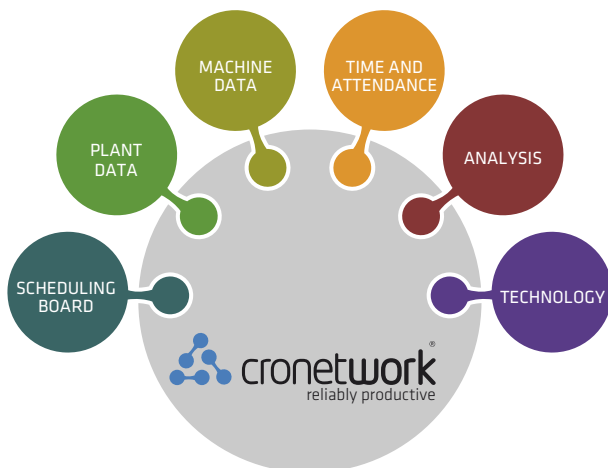

Our company

reliable
competent
international
partner-oriented
high-performance

With its **cronetwork**® product family, Industrie Informatik has established itself as a leading vendor for **MES (Manufacturing Execution Systems)** on the central European market.

The human and technical competency of our employees, continuity and our partner-oriented behavior toward our customers, employees and suppliers create an environment in which the realization of complex projects succeeds optimally.

The solution is more than the sum of the components.

The integration

The standard software **cronetwork**® is a scalable information and management system that particularly emphasizes the sensible interplay of individual components and full release compatibility.

Functionally and technically high-quality solutions that are reliable and intuitive to operate open new opportunities in production organization.

As a connector between leading ERP systems and your production, **cronetwork**® is optimally embedded in your IT infrastructure.

Our services

Prerequisites for the extremely high acceptance of our solutions are our tested procedures in:

- analysis
- consultation and
- implementation

Our know-how in the field of production logistics and the holistic thinking of our consultants complement our solution competence.

Our key to success

- 100 % worldwide IT standards
- 100 % hardware independence
- 100 % integration
- 100 % Oracle
- 100 % technology leadership
- 100 % customer satisfaction
- 100 % multilingual

• **SAP**® Certified
Powered by SAP NetWeaver®

Industrie Informatik GmbH
Wankmuellerhofstr. 58, 4020 Linz, Austria
phone: +43 732 6978 0, fax: +43 732 6978 12
e-mail: info@industrieminformatik.com

Industrie Informatik GmbH & Co. KG
Freiburger Str. 1, 79341 Kenzingen, Germany
phone: +49 7644 92318 0, fax: +49 7644 92318 9
e-mail: info@industrieminformatik.com