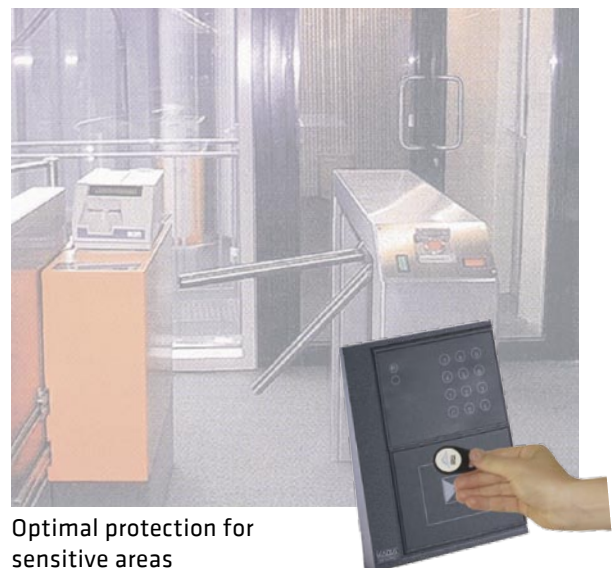

Your benefits →

- **You protect your company.**
  cronetwork® controls access: who is entitled to access where and when.
- **You provide protection for sensitive areas.**
  cronetwork® logs who enters protected areas and when.
- **You protect valuable devices.**
  Expensive tools, testing devices, etc. can be protected with **cronetwork®** access and you can monitor who enters their defined locations.
- **You vest in central management.**
  From the central management interface of **cronetwork®**, access control components are controlled with hardware by Kaba Benzing, from doors to cabinets, from turnstiles to elevators.
- **You govern access to complete floors.**
  In the interplay with components by Kaba Benzing, you can control elevators and so allow your employees entry to all authorized floors.
- **You remain flexible.**
  cronetwork® affords you flexible options for extending your access system.

- **You parameterize instead of programming.**
  Instead of complicated reprogramming of hardware, you simply change access privileges and access times intuitively in graphical software.
- **You vest in simple administration.**
  Integration in the **cronetwork®** product family enables common utilization of core data and thus supports simple administration.

Optimal protection for sensitive areas